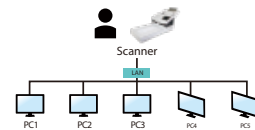

Paper Protection Technology

The advanced Paper protection technology protects valuable paper from being wrinkled or torn by halting the scan process once a skewed page is detected.

Color, and graphical LCD display

A Wired Network Scanner

After connecting to the LAN through the ethernet cable, install Avision's Network setup tool - Virtual Scanner Link software to find and connect the scanner on the LAN. Then you can start a scan either from your computer directly on the scanner's button. What is best, the network scanner allows you to switch to other computers in the LAN conveniently by pressing and holding the Scan and Cancel buttons. Users in the LAN can really enjoy the scan and collect the image on their own computers!